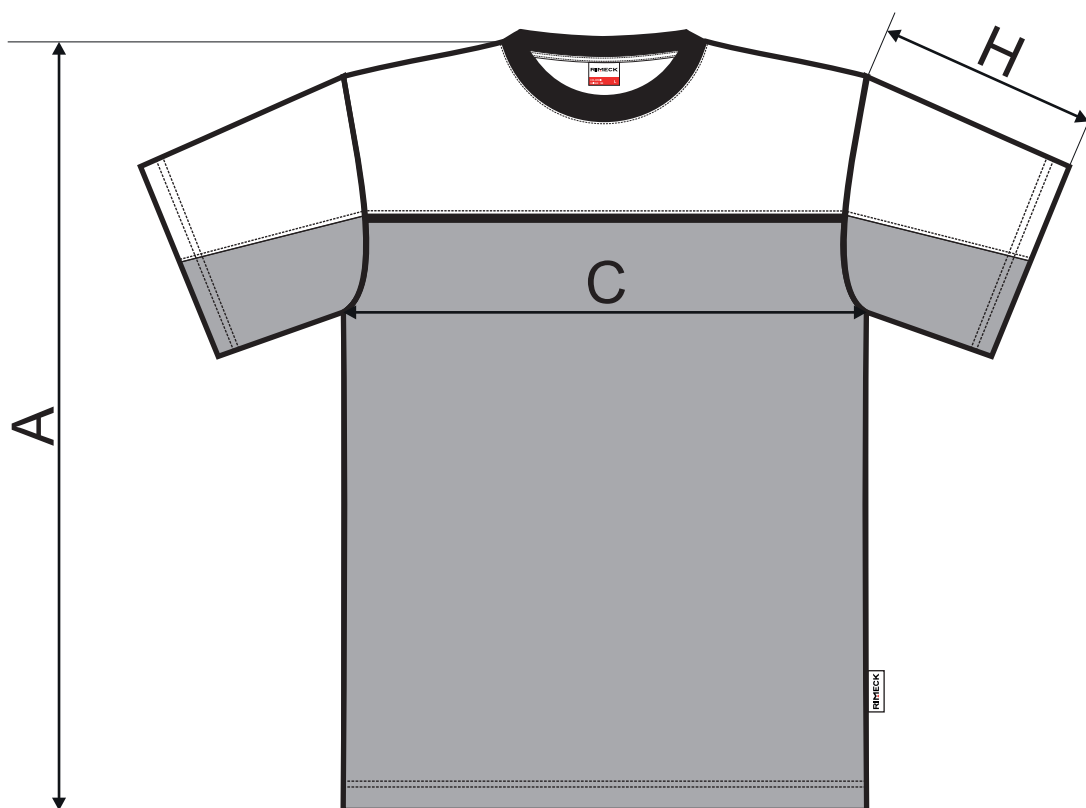

► COLORMIX 109

♂ T-shirt

size [cm]	S	M	L	XL	2XL	3XL	4XL
A	70	72	74	76	78	80	82
C	47	51	55	59	63	69	75
H	21	22	23	24	25	26	27

All size specifications listed are in cm. Accepted tolerance of up to +/- 5%.

STANDARD
100
PG020 140670
OETI