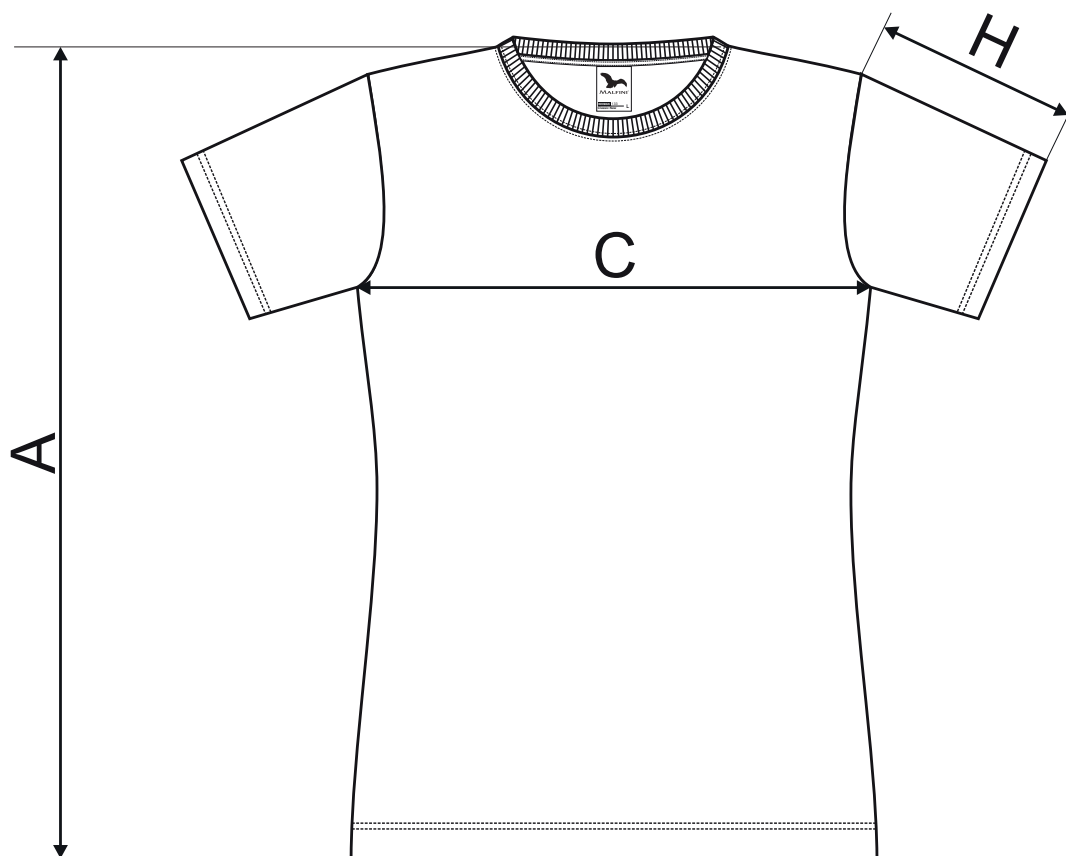

# 133 Classic New ♀

## SIZE SPECIFICATION [cm]

size	XS	S	M	L	XL	2XL
<b>A</b>	62	64	66	68,5	71	73,5
<b>C</b>	40	44	48	52	58	64
<b>H</b>	15,5	16,5	17,5	18,5	19,5	20,5

All size specifications listed are in cm. Accepted tolerance of up to ± 5%.