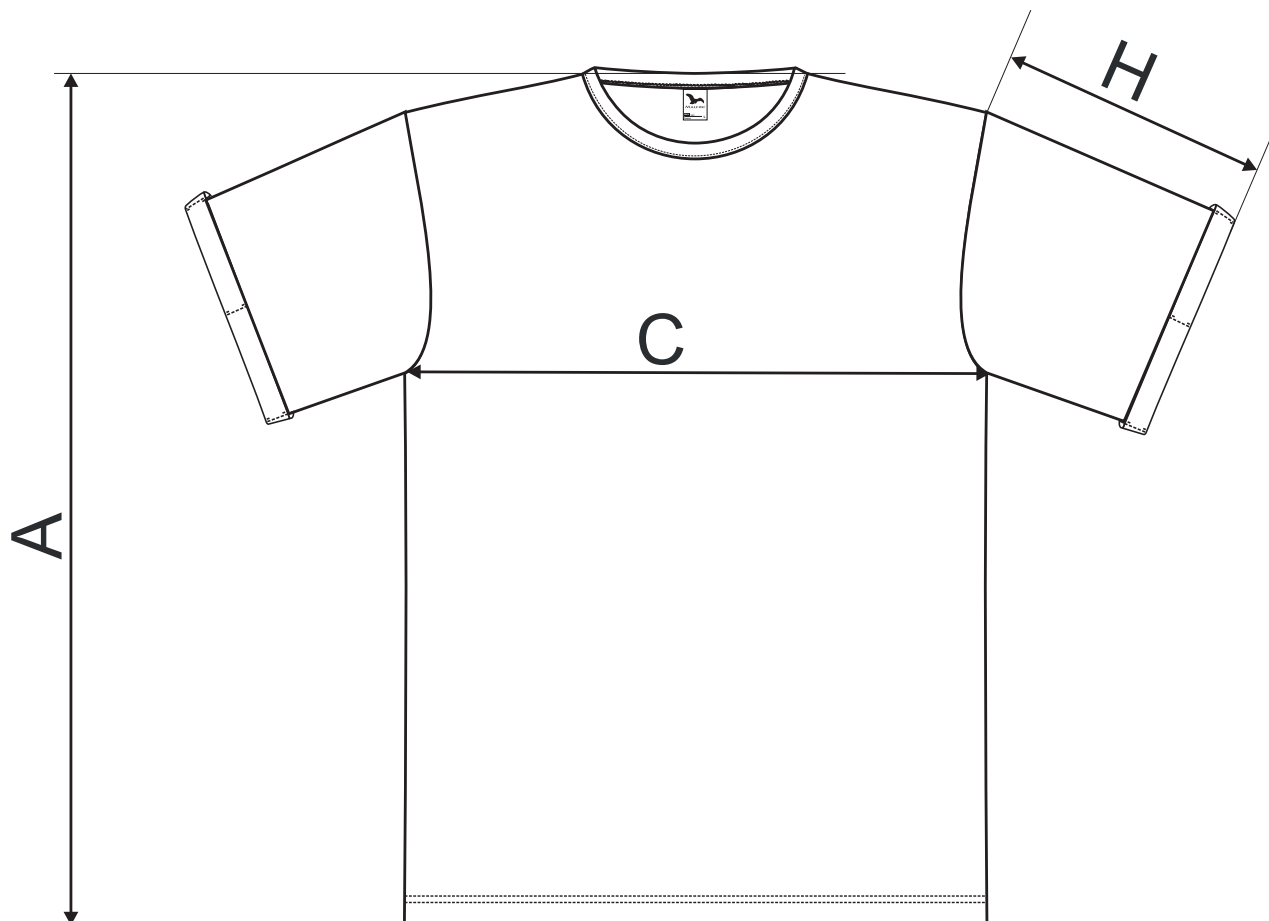

163 Fusion ♂

SIZE SPECIFICATION [cm]

NEW

size	S	M	L	XL	2XL	3XL
A	70	72	74	76	79	81
C	47	51	55	60	65	71
H	18,5	19,5	20,5	21,5	22,5	23,5

SIZE SPECIFICATION [cm]

ORIGINAL

size	S	M	L	XL	2XL	3XL
A	69	71	74	77	80	83
C	47	51	55	60	65	71
H	16	17	18	19	20	21

All size specifications listed are in cm. Accepted tolerance of up to ± 5%.

STANDARD
100
PG020 153249
OETI

amfori 
Trade with purpose