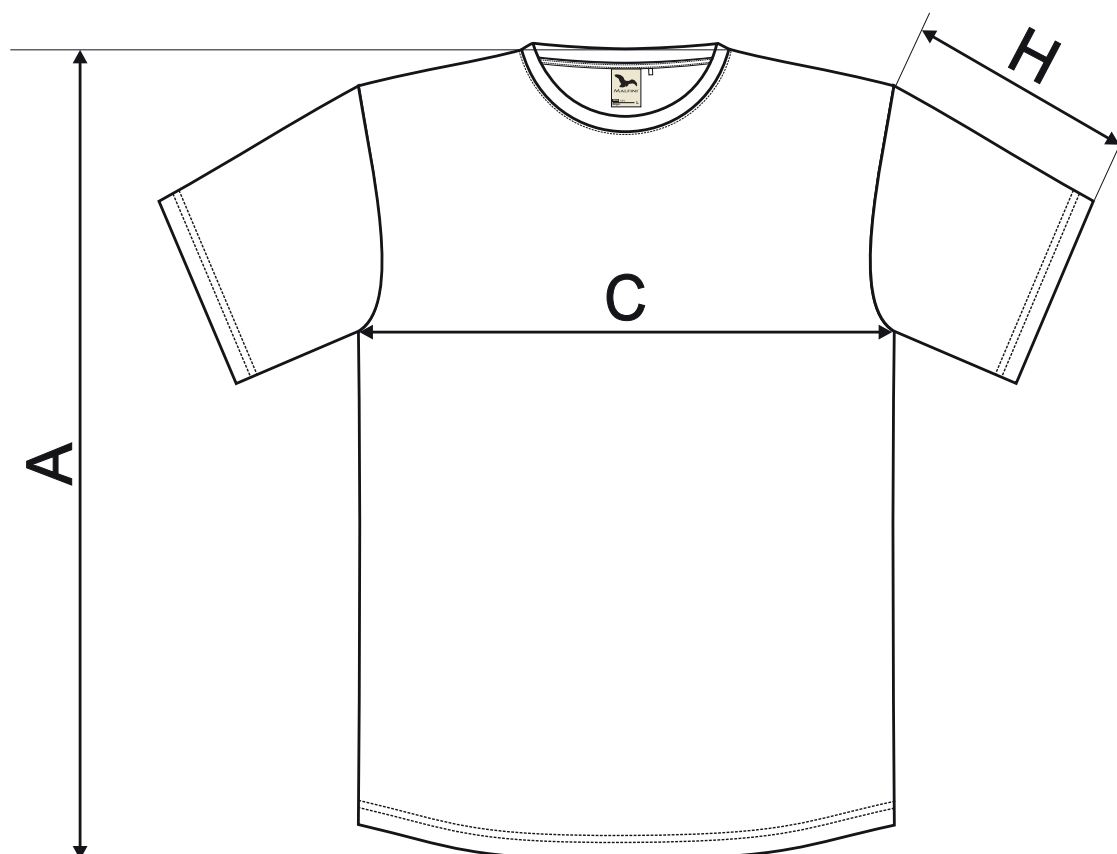

171 Origin ♂

SIZE SPECIFICATION [cm]

size	S	M	L	XL	2XL	3XL
A	68	71	74	77	80	82
C	47	51	55	59	64	70
H	19	20	21	22	23	24

All size specifications listed are in cm. Accepted tolerance of up to $\pm 5\%$.

Organic
Certified by Control Union
1033786