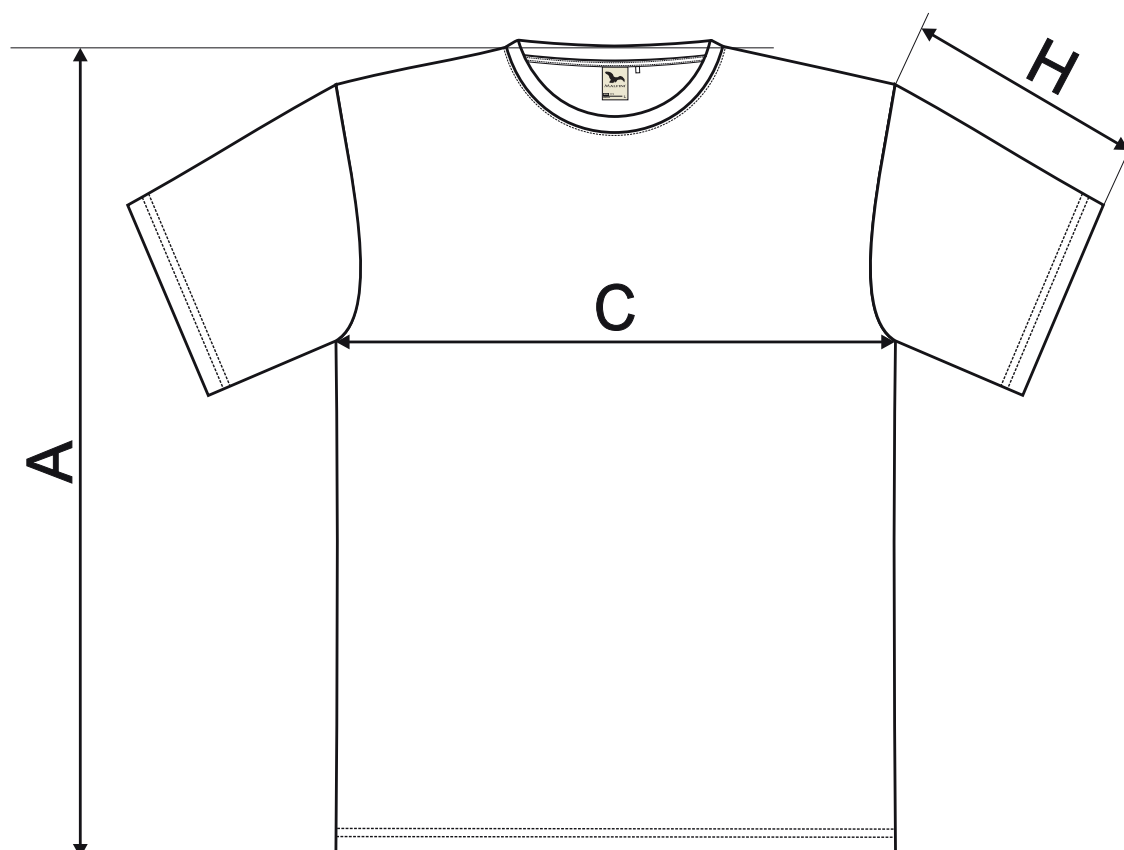

# 173 Native ♂

## SIZE SPECIFICATION [cm]

size	S	M	L	XL	2XL	3XL
<b>A</b>	68	71	74	77	80	82
<b>C</b>	47	51	55	59	64	70
<b>H</b>	19	20	21	22	23	24

All size specifications listed are in cm. Accepted tolerance of up to  $\pm 5\%$ .