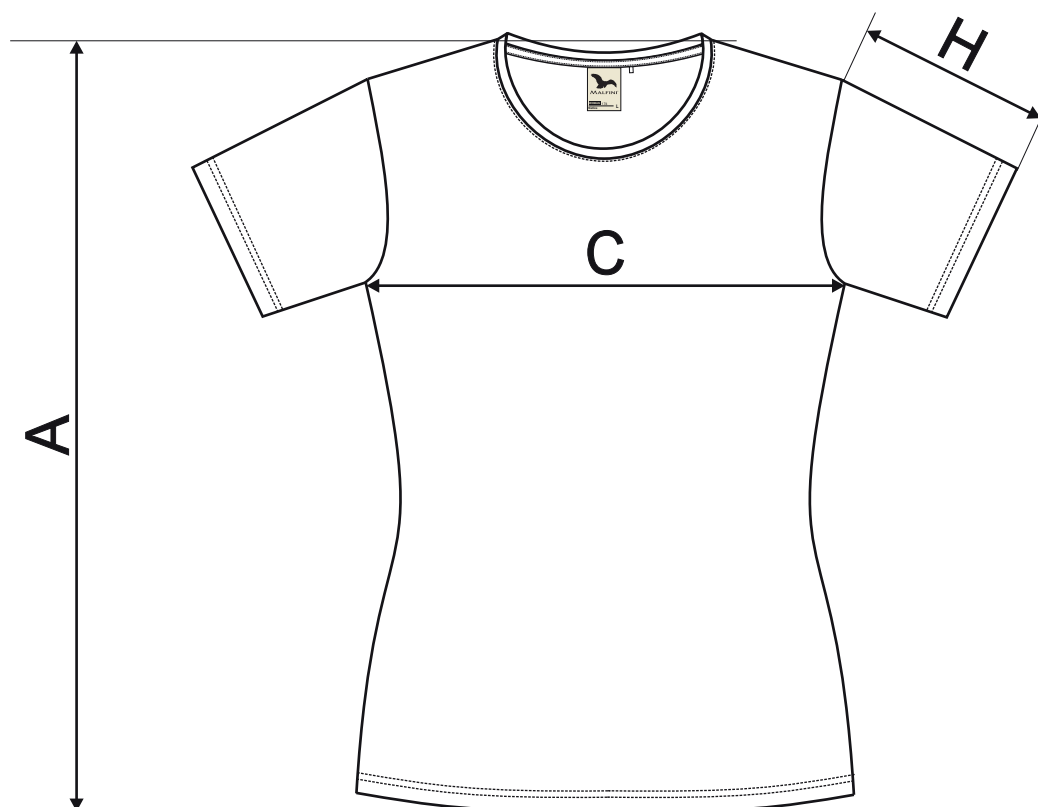

174 Native ♀

SIZE SPECIFICATION [cm]

size	XS	S	M	L	XL	2XL
A	60	62	64	66	68	70
C	38	42	46	50	55	61
H	14	15	16	17	18	19

All size specifications listed are in cm. Accepted tolerance of up to ± 5%.

Organic
Certified by Control Union
1033786