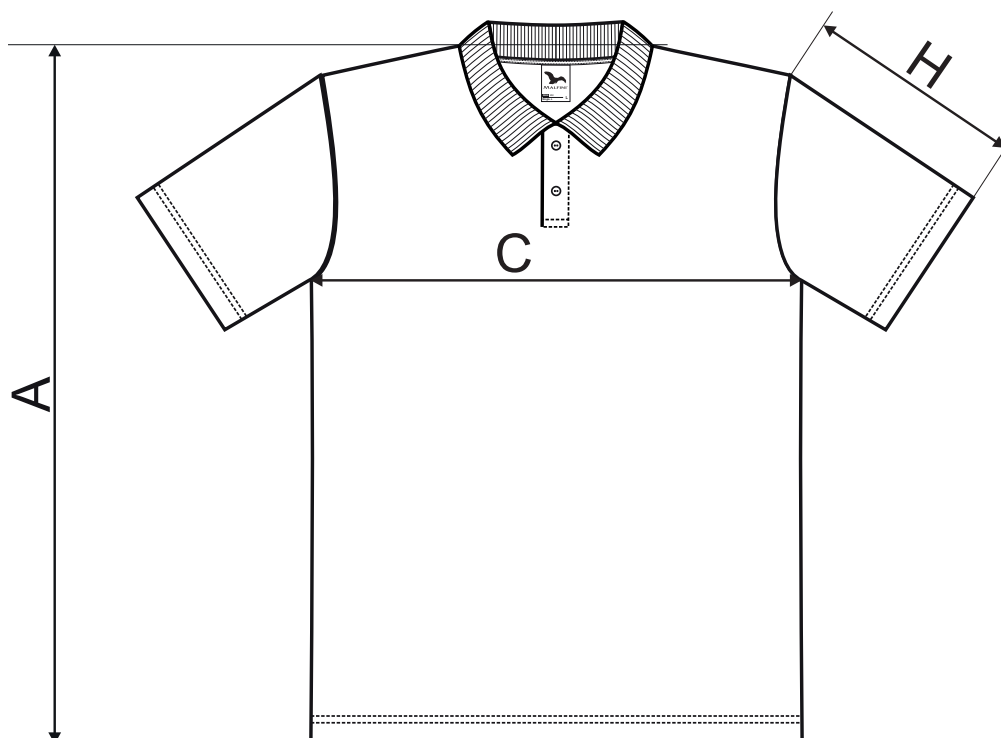

202 Single J. ♂

SIZE SPECIFICATION [cm]

NEW

size	S	M	L	XL	2XL	3XL
A	71	73,5	76	78,5	81	83,5
C	48	52	56	60	65	71
H	22	23	24	25	26	27

SIZE SPECIFICATION [cm]

ORIGINAL

size	S	M	L	XL	2XL	3XL
A	70	74	78	81	83	84
C	48	52	55	58	61	65
H	18	22	24	26	28	28

All size specifications listed are in cm. Accepted tolerance of up to ± 5%.

Barvy 03, 12 / Colours 03, 12:

Ostatni / Other colours:

STANDARD
100
PG020 153249
OETI

amfori 
Trade with purpose