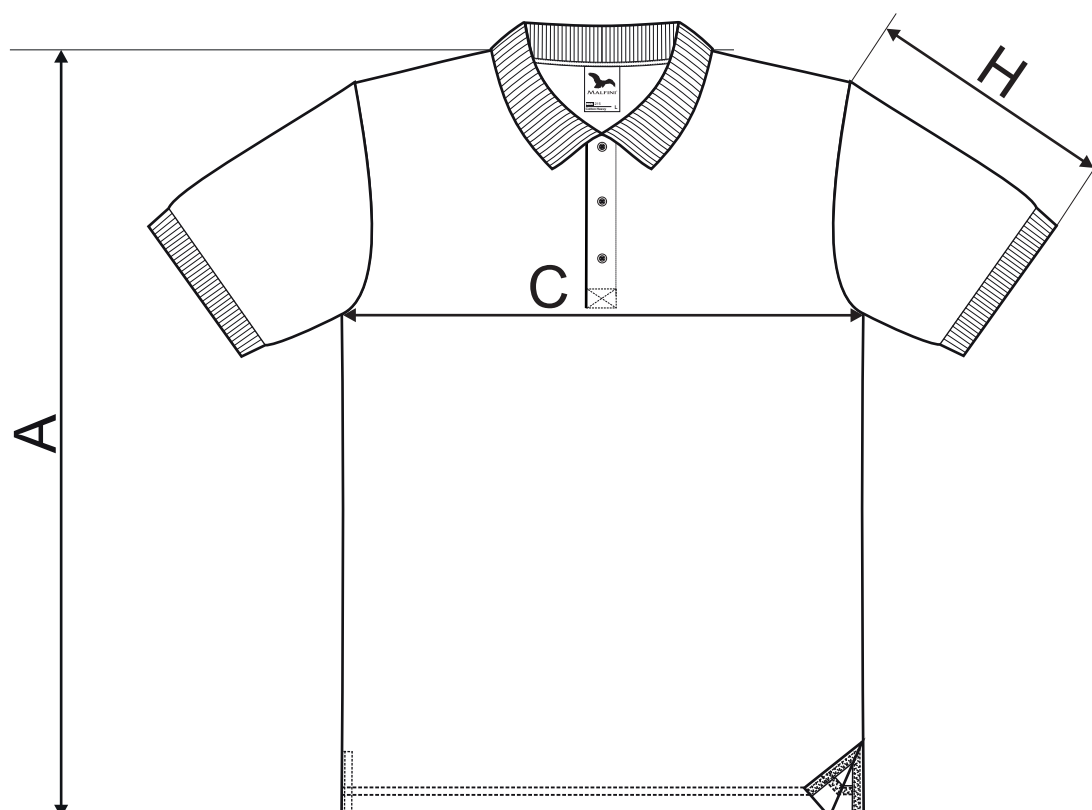

## SIZE SPECIFICATION [cm]

**NEW**

size	S	M	L	XL	2XL	3XL
A	71	73,5	76	78,5	81	83,5
C	46	50	54	58	63	69
H	22	23	24	25	26	27

## SIZE SPECIFICATION [cm]

**ORIGINAL**

size	S	M	L	XL	2XL	3XL
A	69	73	77	80	82	83
C	48	52	55	58	61	65
H	18	22	24	26	28	29

All size specifications listed are in cm. Accepted tolerance of up to ± 5%.

Barva 12 / Colour 12: