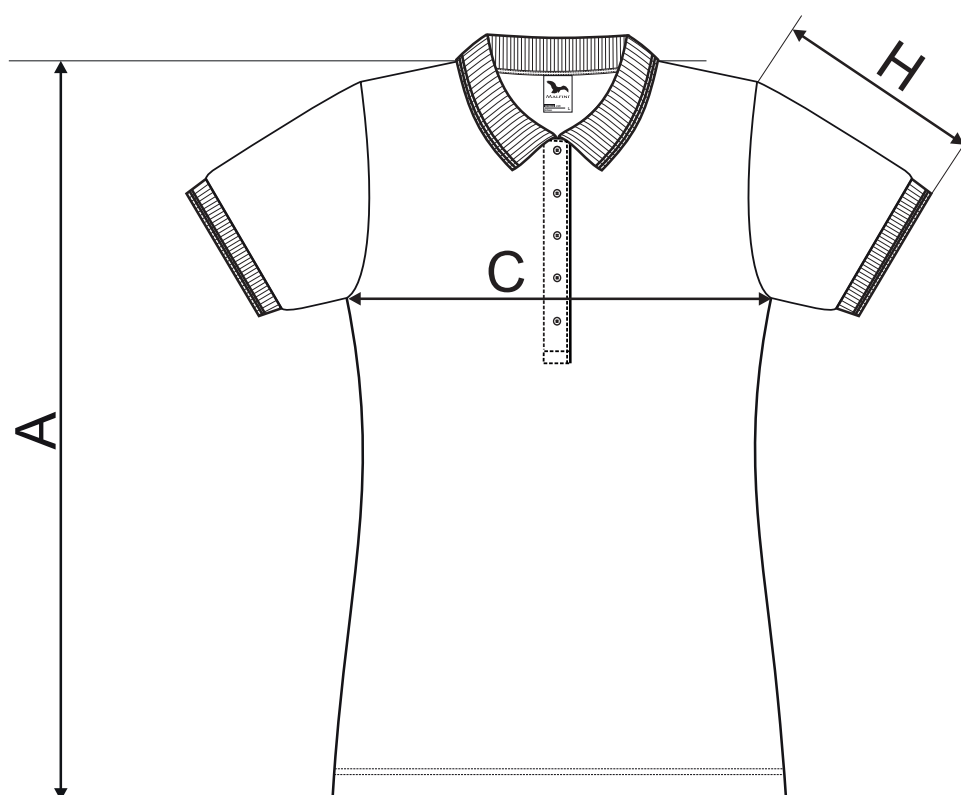

220 Urban ♀

SIZE SPECIFICATION [cm]

NEW

size	XS	S	M	L	XL	2XL
A	64	66	68	70	72	74
C	41	45	49	53	59	65
H	18	19	20	21	22	23

SIZE SPECIFICATION [cm]

ORIGINAL

size	XS	S	M	L	XL	2XL
A	63	65	67	69	71	73
C	38	42	46	50	55	61
H	15,5	16	16,5	17	17,5	18

All size specifications listed are in cm. Accepted tolerance of up to ± 5%.

STANDARD
100
PG020 153249
OETI

amfori 
Trade with purpose