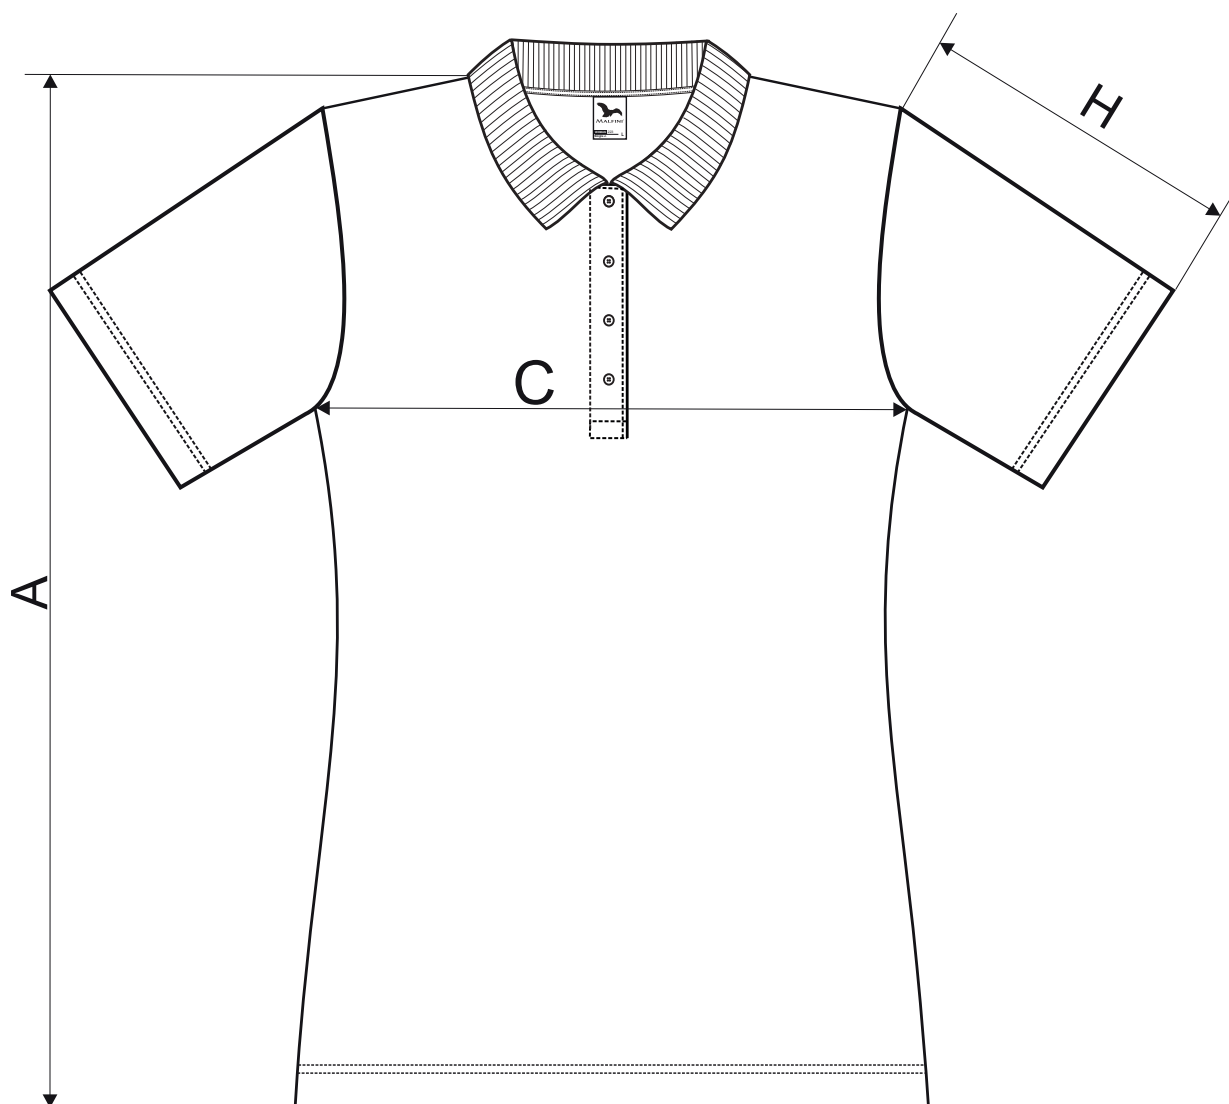

223 Single J. ♀

SIZE SPECIFICATION [cm]

size	XS	S	M	L	XL	2XL
A	63	65	67	69,5	72	74,5
C	39	43	47	51	57	63
H	15,5	16,5	17,5	18,5	19,5	20,5

All size specifications listed are in cm. Accepted tolerance of up to ± 5%.