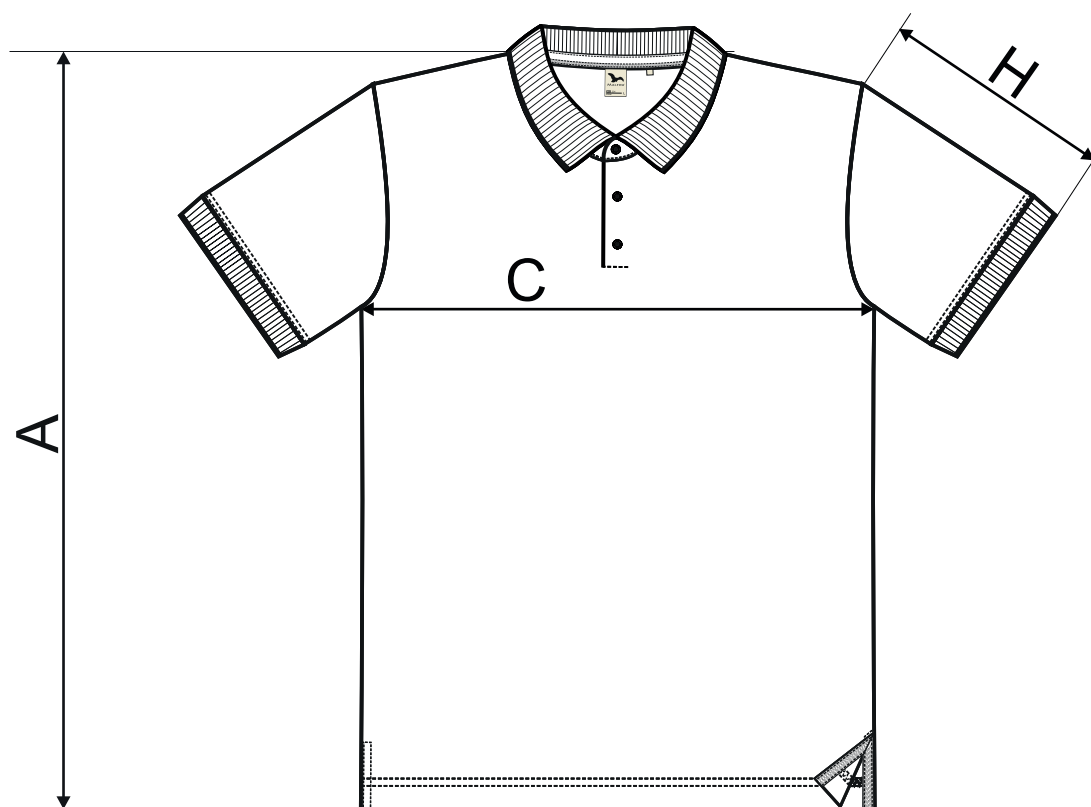

234 PRIME ♂

SIZE SPECIFICATION [cm]

size	S	M	L	XL	2XL	3XL
A	72	74	76	78	80	82
C	46	50	54	58	62	68
H	22	23	24	25	26	27

All size specifications listed are in cm. Accepted tolerance of up to ± 5%.

Organic
Certified by Control Union
1033786

STANDARD
100
PG020 153249
OETI

amfori
Trade with purpose