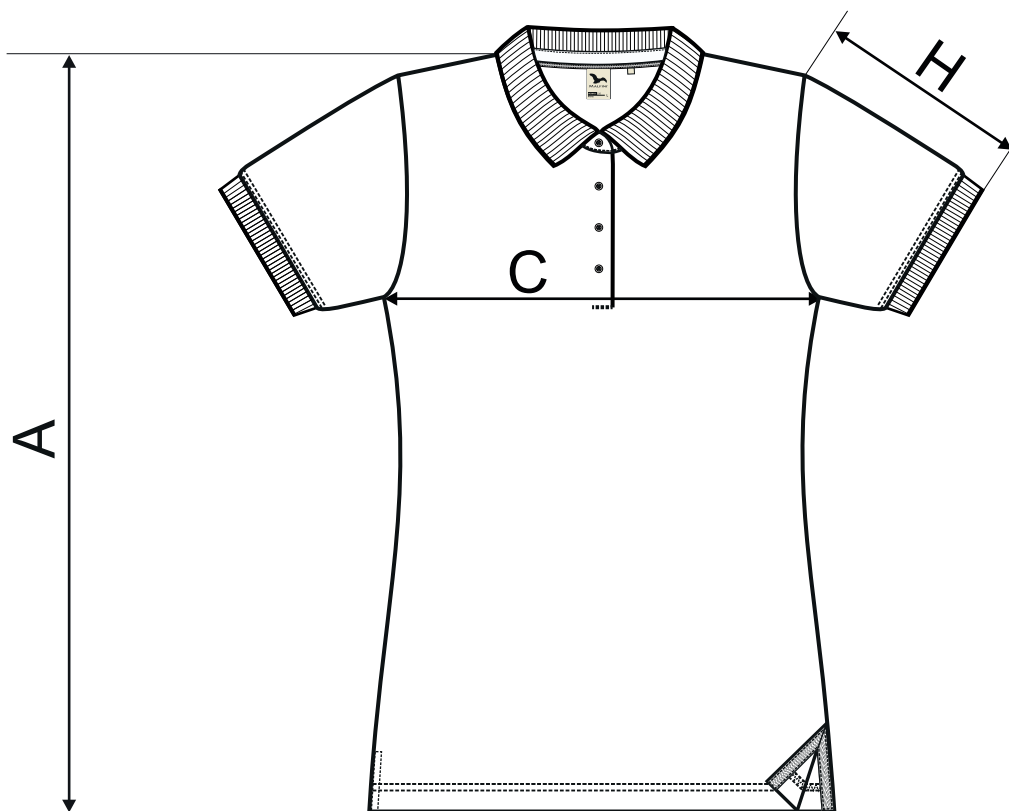

# 235 PRIME ♀

## SIZE SPECIFICATION [cm]

size	XS	S	M	L	XL	2XL
<b>A</b>	62	64	66	68	70	72
<b>C</b>	40	44	48	52	58	64
<b>H</b>	18	19	20	21	22	23

All size specifications listed are in cm. Accepted tolerance of up to ± 5%.