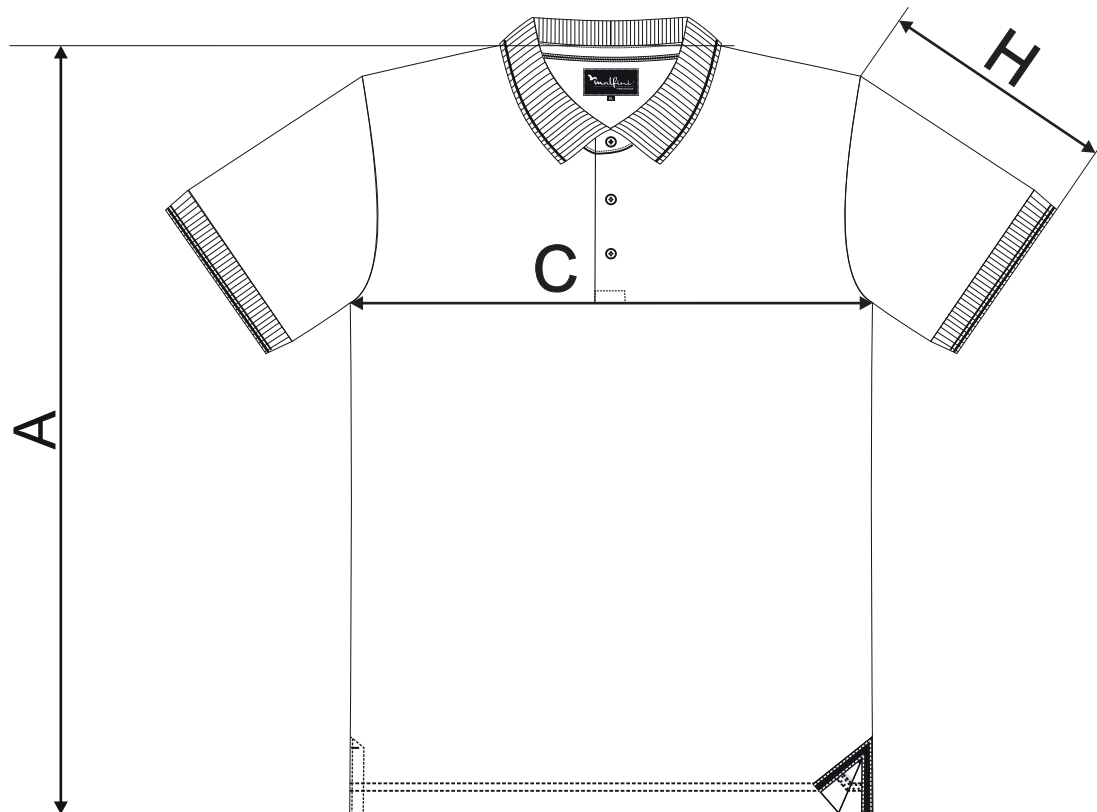

251 PERFECTION PLAIN ♂

SIZE SPECIFICATION [cm]

NEW

size	S	M	L	XL	2XL	3XL
A	69	71,5	74	76,5	79	81,5
C	46	50	54	58	63	69
H	22	23	24	25	26	27

SIZE SPECIFICATION [cm]

ORIGINAL

size	S	M	L	XL	2XL	3XL
A	69	71	73	75	77	79
C	46	50	54	58	63	68
H	23	24	25	27	29	30

All size specifications listed are in cm. Accepted tolerance of up to $\pm 5\%$.

STANDARD
100
PG020 153249
OETI

amfori 
Trade with purpose