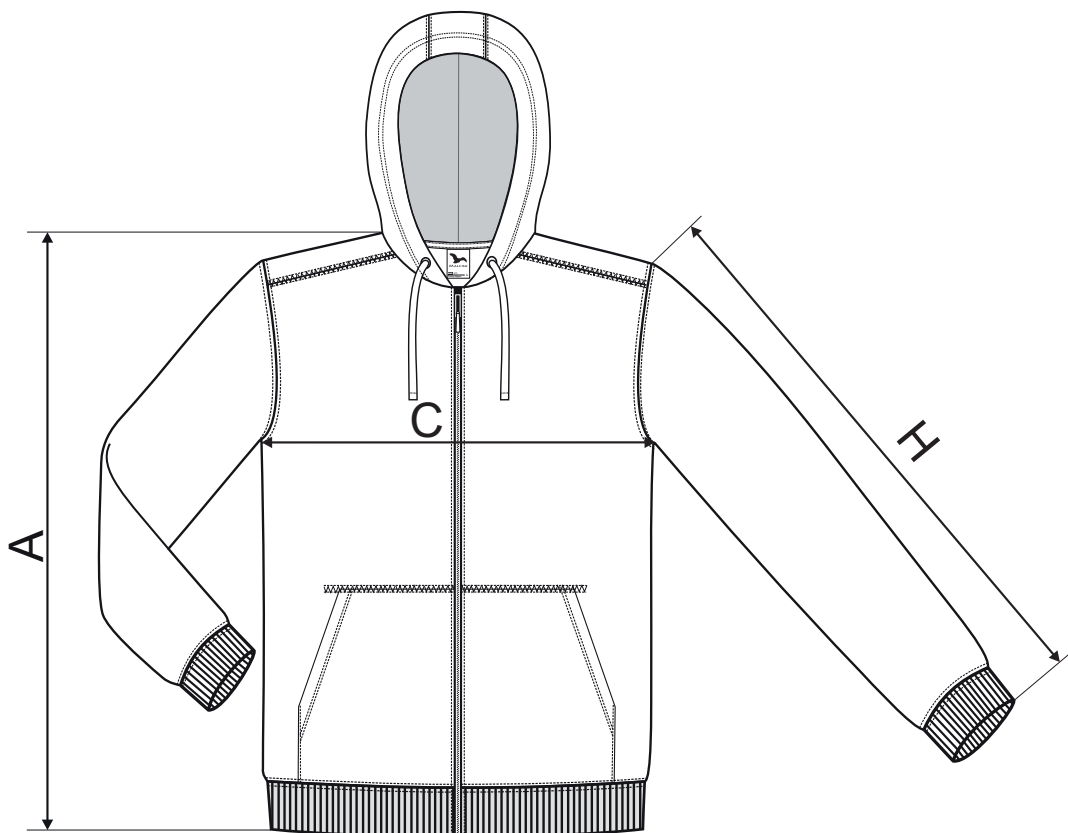

410 Trendy Zipper ♂

SIZE SPECIFICATION [cm]

NEW

size	S	M	L	XL	2XL	3XL
A	72	74	76	78	80	82
C	52	56	60	64	69	75
H	67	68	69	70	71	72

SIZE SPECIFICATION [cm]

ORIGINAL

size	S	M	L	XL	2XL	3XL
A	69	72	74	76	78	80
C	51	55	60	64	68	72
H	62	63	65	67	69	71

All size specifications listed are in cm. Accepted tolerance of up to ± 5%.

STANDARD
100
PG020 153249
OETI

amfori
Trade with purpose