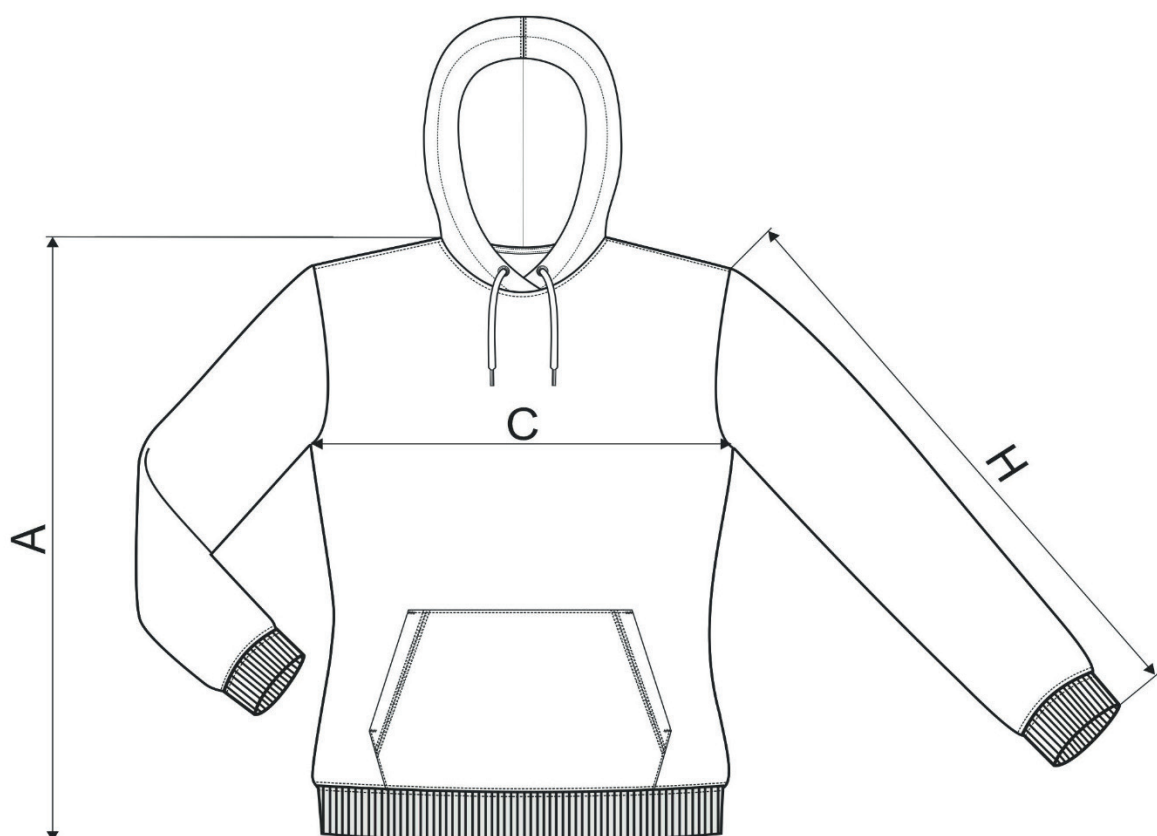

841 Break (GRS) ♀

SIZE SPECIFICATION [cm]

size	XS	S	M	L	XL	2XL
A	63	65	67	69	71	73
C	44	48	52	56	62	68
H	62	63	64	65	66	67

All size specifications listed are in cm. Accepted tolerance of up to ± 5%.

STANDARD
100
PG020 153249
OETI